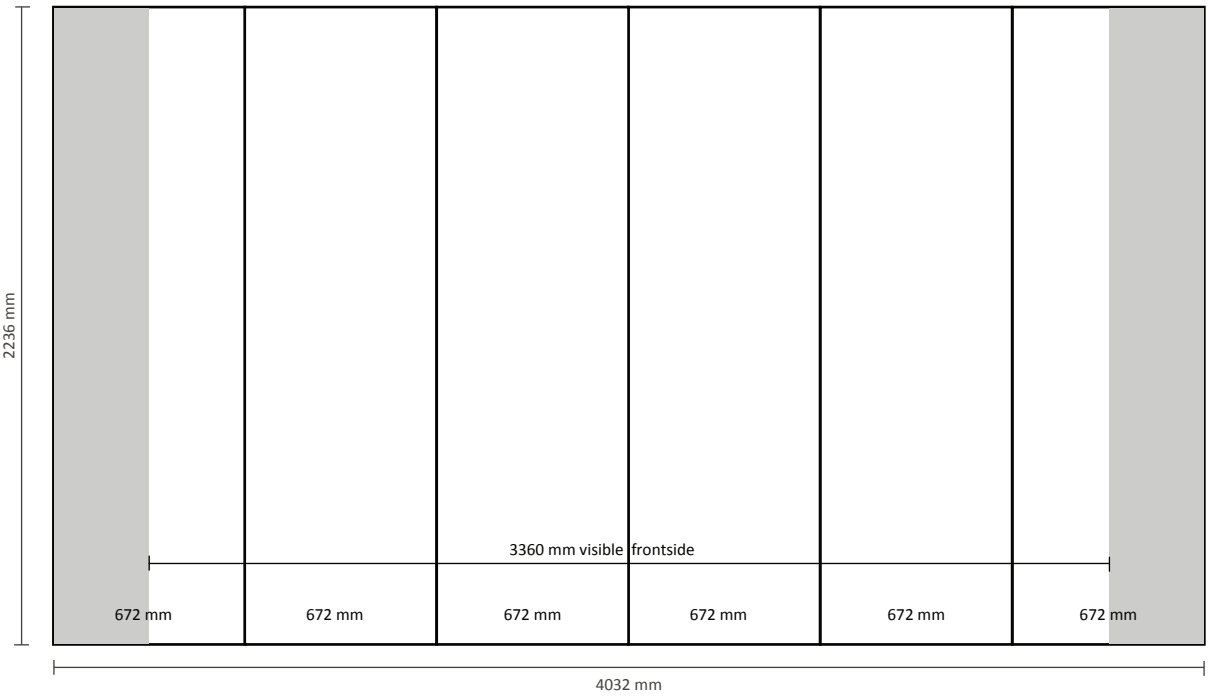

Number of prints: 5
Actual size of print: 672 * 2236mm (W/H)
Actual total size: 3360 * 2236mm (W/H)

Pop-Up Magnetic 4x3 Curved (PUM43C)

Graphical specifications

Number of prints: 6
Actual size of print: 672 * 2236mm (W/H)
Actual total size: 4032 * 2236mm (W/H)

- Number of prints: 4
- Actual size of print:
 - *Front side, 2 panels: 732 * 2236mm (W/H)
 - *Left / right side, 2 panels: 672 * 2236mm (W/H)
- Actual total size: 2808 * 2236mm (W/H)

Pop-Up Magnetic 3x3 Straight (PUM33S)

Graphical specifications

Number of prints: 6
 Actual size of print:
 *Front side, 4 panels: 732 * 2236mm (W/H)
 *Left / right side, 2 panels: 672 * 2236mm (W/H)
 Actual total size: 4272 * 2236mm (W/H)

Pop-Up Magnetic 5x3 Straight (PUM53S)

Graphical specifications

Number of prints: 7

Actual size of print:

- *Front side, 5 panels: 732 * 2236mm (W/H)
- *Left / right side, 2 panels: 672 * 2236mm (W/H)

Actual total size: 5004 * 2236mm (W/H)

Pop-Up Magnetic Back side