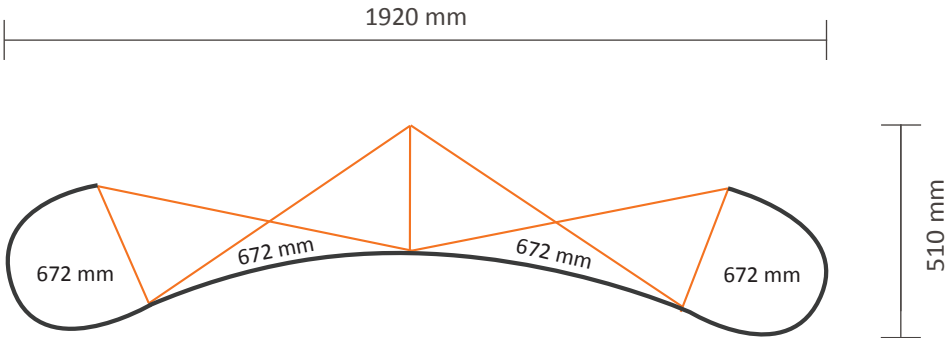

Pop-Up Magnetic 2x3 Curved (PUM23C)

Graphical specifications

Number of prints: 4
Actual size of print: 672 * 2236mm (W/H)
Actual total size: 2688 * 2236mm (W/H)

Pop-Up Magnetic 3x3 Curved (PUM33C)

Graphical specifications

- Number of prints: 4
- Actual size of print:
 - *Front side, 2 panels: 732 * 2236mm (W/H)
 - *Left / right side, 2 panels: 672 * 2236mm (W/H)
- Actual total size: 2808 * 2236mm (W/H)

Pop-Up Magnetic 3x3 Straight (PUM33S)

Graphical specifications

Number of prints: 6
 Actual size of print:
 *Front side, 4 panels: 732 * 2236mm (W/H)
 *Left / right side, 2 panels: 672 * 2236mm (W/H)
 Actual total size: 4272 * 2236mm (W/H)

Pop-Up Magnetic 5x3 Straight (PUM53S)

Graphical specifications

Number of prints: 7

Actual size of print:

- *Front side, 5 panels: 732 * 2236mm (W/H)
- *Left / right side, 2 panels: 672 * 2236mm (W/H)

Actual total size: 5004 * 2236mm (W/H)

Pop-Up Magnetic Back side