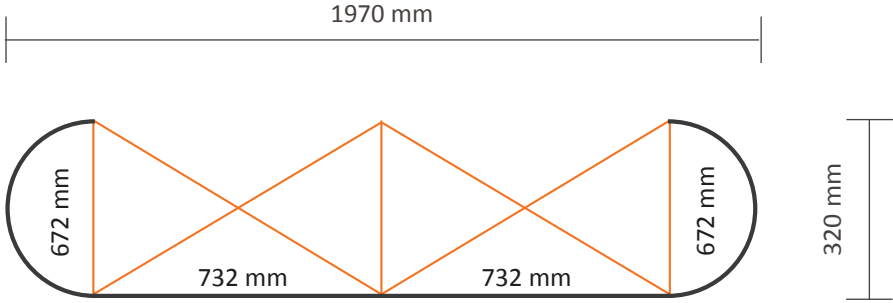

Pop-Up Magnetic 5x3 Curved (PUM53C)

Graphical specifications

Number of prints: 7
Actual size of print: 672 * 2236mm (W/H)
Actual total size: 4704 * 2236mm (W/H)

Pop-Up Magnetic 2x3 Straight (PUM23S)

Graphical specifications

- Number of prints: 4
- Actual size of print:
 - *Front side, 2 panels: 732 * 2236mm (W/H)
 - *Left / right side, 2 panels: 672 * 2236mm (W/H)
- Actual total size: 2808 * 2236mm (W/H)

Pop-Up Magnetic 3x3 Straight (PUM33S)

Graphical specifications

Number of prints: 5
 Actual size of print:
 *Front side, 3 panels: 732 * 2236mm (W/H)
 *Left / right side, 2 panels: 672 * 2236mm (W/H)
 Actual total size: 3540 * 2236mm (W/H)

Pop-Up Magnetic 4x3 Straight (PUM43S)

Graphical specifications

Number of prints: 6
 Actual size of print:
 *Front side, 4 panels: 732 * 2236mm (W/H)
 *Left / right side, 2 panels: 672 * 2236mm (W/H)
 Actual total size: 4272 * 2236mm (W/H)

Pop-Up Magnetic 5x3 Straight (PUM53S)