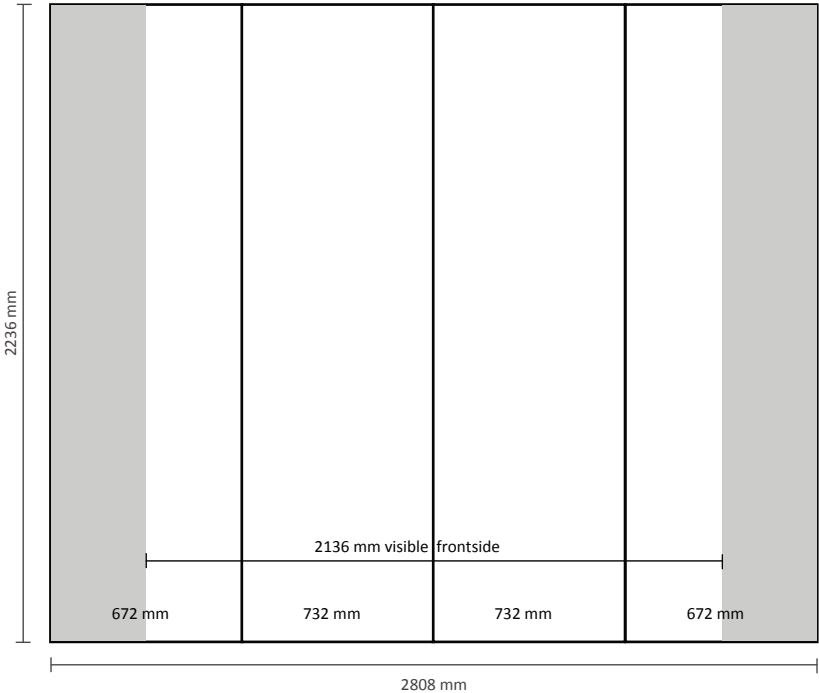

Pop-Up Magnetic 5x3 Curved (PUM53C)

Graphical specifications

Number of prints: 7
Actual size of print: 672 * 2236mm (W/H)
Actual total size: 4704 * 2236mm (W/H)

Pop-Up Magnetic 2x3 Straight (PUM23S)

Graphical specifications

- Number of prints: 4
- Actual size of print:
 - *Front side, 2 panels: 732 * 2236mm (W/H)
 - *Left / right side, 2 panels: 672 * 2236mm (W/H)
- Actual total size: 2808 * 2236mm (W/H)

Pop-Up Magnetic 3x3 Straight (PUM33S)

Graphical specifications

Number of prints: 5
 Actual size of print:
 *Front side, 3 panels: 732 * 2236mm (W/H)
 *Left / right side, 2 panels: 672 * 2236mm (W/H)
 Actual total size: 3540 * 2236mm (W/H)

Pop-Up Magnetic 4x3 Straight (PUM43S)

Graphical specifications

Number of prints: 6
 Actual size of print:
 *Front side, 4 panels: 732 * 2236mm (W/H)
 *Left / right side, 2 panels: 672 * 2236mm (W/H)
 Actual total size: 4272 * 2236mm (W/H)

Pop-Up Magnetic 5x3 Straight (PUM53S)