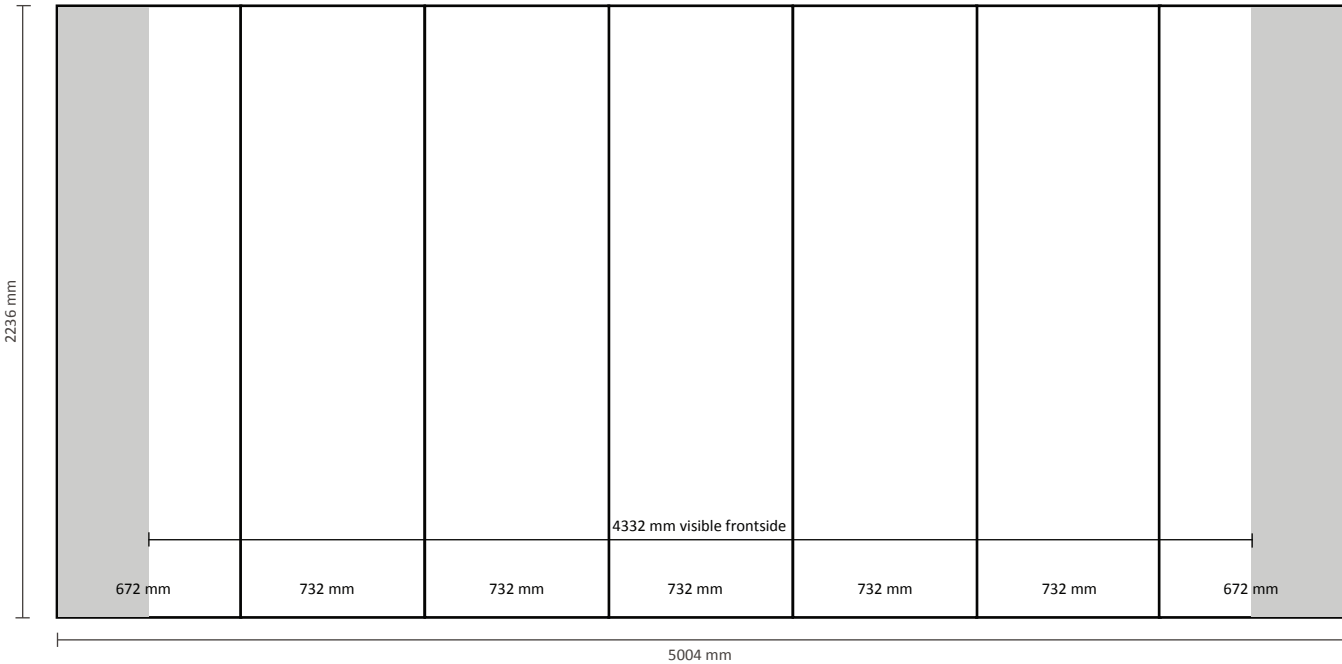

- Number of prints: 4
- Actual size of print:
 - *Front side, 2 panels: 732 * 2236mm (W/H)
 - *Left / right side, 2 panels: 672 * 2236mm (W/H)
- Actual total size: 2808 * 2236mm (W/H)

Pop-Up Magnetic 3x3 Straight (PUM33S)

Graphical specifications

Number of prints: 5
 Actual size of print:
 *Front side, 3 panels: 732 * 2236mm (W/H)
 *Left / right side, 2 panels: 672 * 2236mm (W/H)
 Actual total size: 3540 * 2236mm (W/H)

Pop-Up Magnetic 4x3 Straight (PUM43S)

Graphical specifications

Number of prints: 6
 Actual size of print:
 *Front side, 4 panels: 732 * 2236mm (W/H)
 *Left / right side, 2 panels: 672 * 2236mm (W/H)
 Actual total size: 4272 * 2236mm (W/H)

Pop-Up Magnetic 5x3 Straight (PUM53S)

Graphical specifications

Number of prints: 7

Actual size of print:

- *Front side, 5 panels: 732 * 2236mm (W/H)
- *Left / right side, 2 panels: 672 * 2236mm (W/H)

Actual total size: 5004 * 2236mm (W/H)

Pop-Up Magnetic Back side