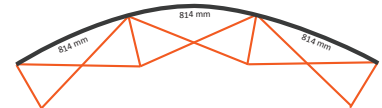

Graphical specifications

Number of prints: 5
 Actual size of print:
 *Front side, 3 panels: 732 * 2236mm (W/H)
 *Left / right side, 2 panels: 672 * 2236mm (W/H)
 Actual total size: 3540 * 2236mm (W/H)

Pop-Up Magnetic 4x3 Straight (PUM43S)

Graphical specifications

Number of prints: 6
 Actual size of print:
 *Front side, 4 panels: 732 * 2236mm (W/H)
 *Left / right side, 2 panels: 672 * 2236mm (W/H)
 Actual total size: 4272 * 2236mm (W/H)

Pop-Up Magnetic 5x3 Straight (PUM53S)

Graphical specifications

Number of prints: 7

Actual size of print:

- *Front side, 5 panels: 732 * 2236mm (W/H)
- *Left / right side, 2 panels: 672 * 2236mm (W/H)

Actual total size: 5004 * 2236mm (W/H)

Pop-Up Magnetic Back side

Graphical specifications

2x3 Curved (PUM23CE)

Number of extra prints: 2
Actual size of print: 814 * 2236mm (W/H)
Total (actual) extra size: 1628 * 2236mm (W/H)

3x3 Curved (PUM33CE)

Number of extra prints: 3
Actual size of print: 814 * 2236mm (W/H)
Total (actual) extra size: 2442 * 2236mm (W/H)