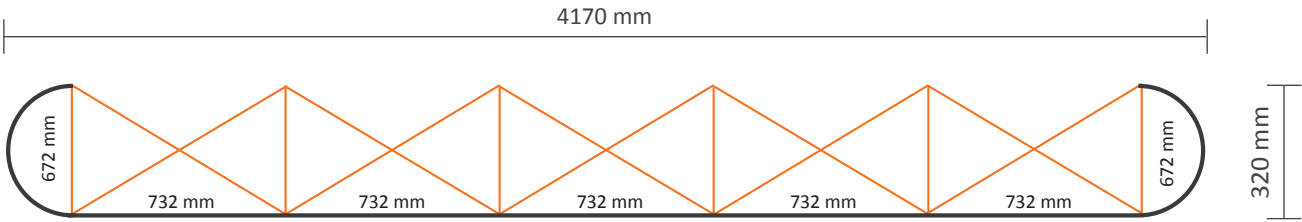

- Number of prints: 4
- Actual size of print:
 - *Front side, 2 panels: 732 * 2236mm (W/H)
 - *Left / right side, 2 panels: 672 * 2236mm (W/H)
- Actual total size: 2808 * 2236mm (W/H)

Pop-Up Magnetic 3x3 Straight (PUM33S)

Graphical specifications

Number of prints: 5
 Actual size of print:
 *Front side, 3 panels: 732 * 2236mm (W/H)
 *Left / right side, 2 panels: 672 * 2236mm (W/H)
 Actual total size: 3540 * 2236mm (W/H)

Pop-Up Magnetic 4x3 Straight (PUM43S)

Graphical specifications

Number of prints: 6
 Actual size of print:
 *Front side, 4 panels: 732 * 2236mm (W/H)
 *Left / right side, 2 panels: 672 * 2236mm (W/H)
 Actual total size: 4272 * 2236mm (W/H)

Pop-Up Magnetic 5x3 Straight (PUM53S)

Graphical specifications

Number of prints: 7

Actual size of print:

- *Front side, 5 panels: 732 * 2236mm (W/H)
- *Left / right side, 2 panels: 672 * 2236mm (W/H)

Actual total size: 5004 * 2236mm (W/H)

Pop-Up Magnetic Back side