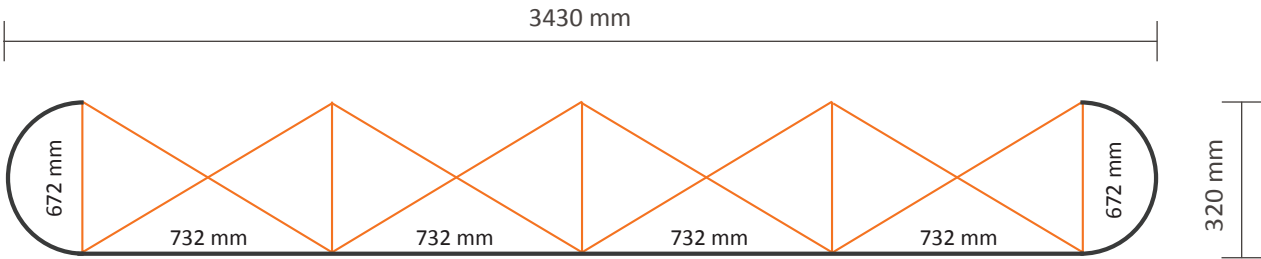

- Number of prints: 4
- Actual size of print:
 - *Front side, 2 panels: 732 * 2236mm (W/H)
 - *Left / right side, 2 panels: 672 * 2236mm (W/H)
- Actual total size: 2808 * 2236mm (W/H)

Pop-Up Magnetic 3x3 Straight (PUM33S)

Graphical specifications

Number of prints: 5
 Actual size of print:
 *Front side, 3 panels: 732 * 2236mm (W/H)
 *Left / right side, 2 panels: 672 * 2236mm (W/H)
 Actual total size: 3540 * 2236mm (W/H)

Pop-Up Magnetic 4x3 Straight (PUM43S)

Graphical specifications

Number of prints: 6
 Actual size of print:
 *Front side, 4 panels: 732 * 2236mm (W/H)
 *Left / right side, 2 panels: 672 * 2236mm (W/H)
 Actual total size: 4272 * 2236mm (W/H)

Pop-Up Magnetic 5x3 Straight (PUM53S)

Graphical specifications

Number of prints: 7

Actual size of print:

- *Front side, 5 panels: 732 * 2236mm (W/H)
- *Left / right side, 2 panels: 672 * 2236mm (W/H)

Actual total size: 5004 * 2236mm (W/H)

Pop-Up Magnetic Back side