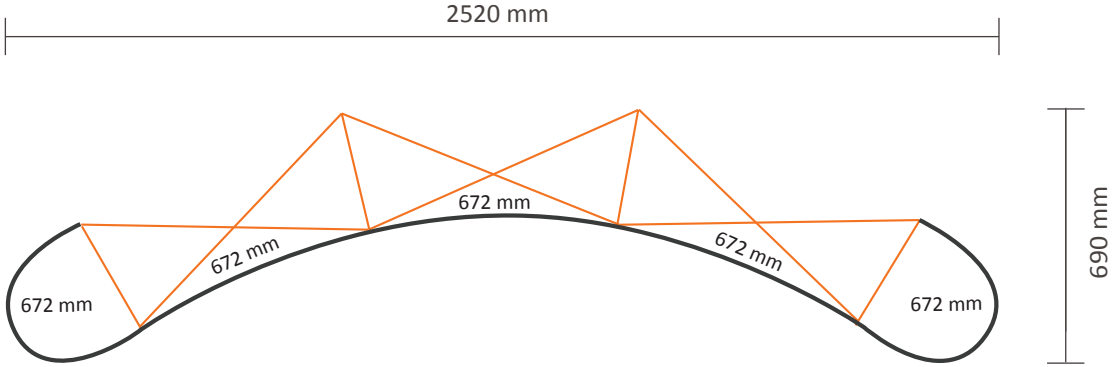

Pop-Up Magnetic 2x3 Curved (PUM23C)

Graphical specifications

Number of prints: 4
Actual size of print: 672 * 2236mm (W/H)
Actual total size: 2688 * 2236mm (W/H)

Pop-Up Magnetic 3x3 Curved (PUM33C)

Graphical specifications

- Number of prints: 4
- Actual size of print:
 - *Front side, 2 panels: 732 * 2236mm (W/H)
 - *Left / right side, 2 panels: 672 * 2236mm (W/H)
- Actual total size: 2808 * 2236mm (W/H)

Pop-Up Magnetic 3x3 Straight (PUM33S)

Graphical specifications

Number of prints: 5
 Actual size of print:
 *Front side, 3 panels: 732 * 2236mm (W/H)
 *Left / right side, 2 panels: 672 * 2236mm (W/H)
 Actual total size: 3540 * 2236mm (W/H)

Pop-Up Magnetic 4x3 Straight (PUM43S)

Graphical specifications

Number of prints: 6
 Actual size of print:
 *Front side, 4 panels: 732 * 2236mm (W/H)
 *Left / right side, 2 panels: 672 * 2236mm (W/H)
 Actual total size: 4272 * 2236mm (W/H)

Pop-Up Magnetic 5x3 Straight (PUM53S)