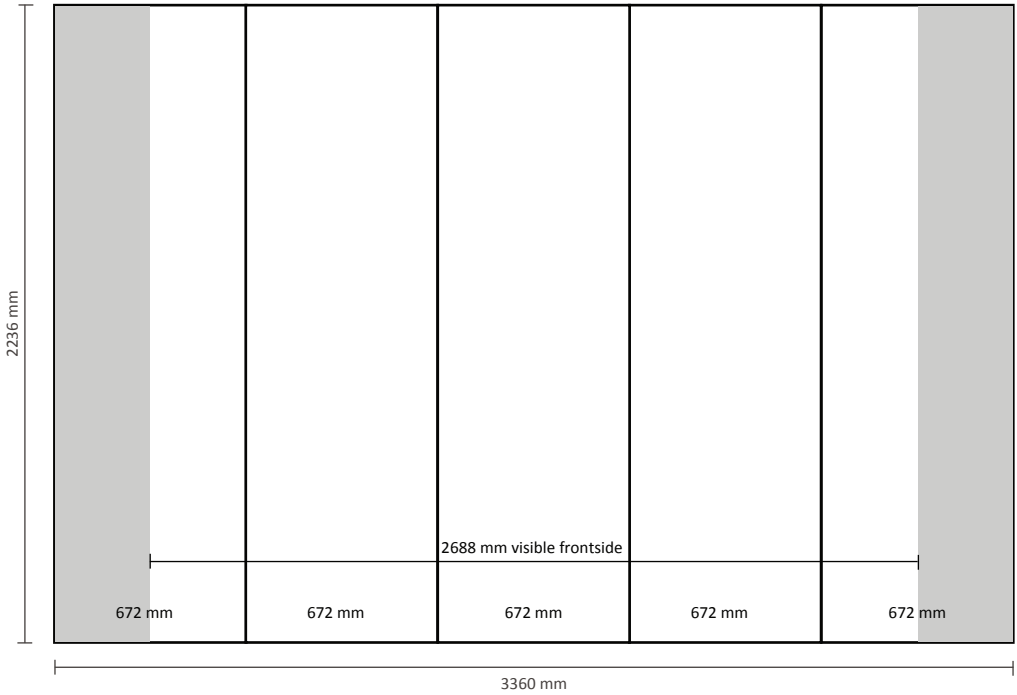

Number of prints: 5
Actual size of print: 672 * 2236mm (W/H)
Actual total size: 3360 * 2236mm (W/H)