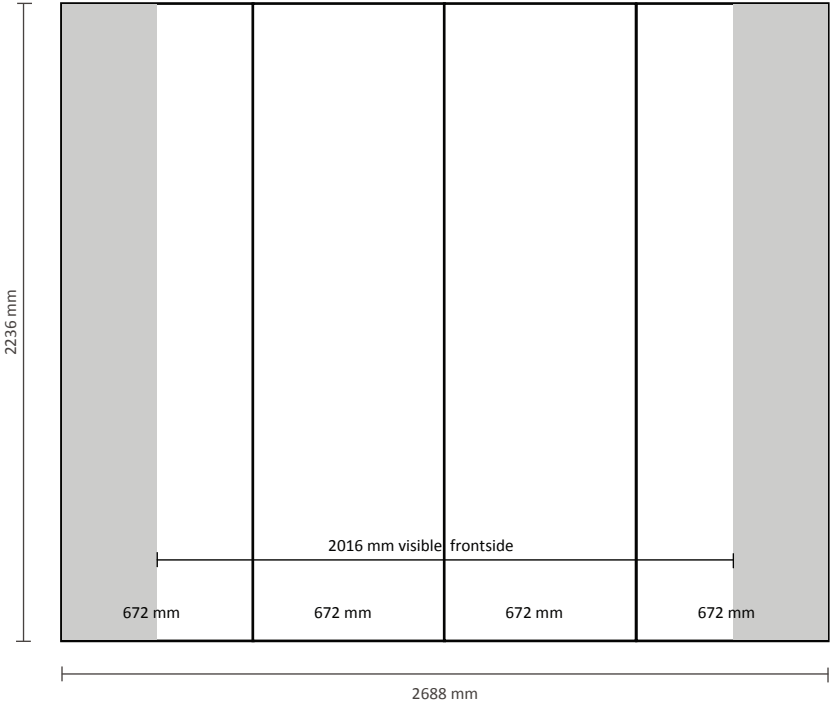

Pop-Up Magnetic 2x3 Curved (PUM23C)

Graphical specifications

Number of prints: 4
Actual size of print: 672 * 2236mm (W/H)
Actual total size: 2688 * 2236mm (W/H)

Pop-Up Magnetic 3x3 Curved (PUM33C)

Graphical specifications

- Number of prints: 4
- Actual size of print:
 - *Front side, 2 panels: 732 * 2236mm (W/H)
 - *Left / right side, 2 panels: 672 * 2236mm (W/H)
- Actual total size: 2808 * 2236mm (W/H)

Pop-Up Magnetic 3x3 Straight (PUM33S)

Graphical specifications

Number of prints: 6
 Actual size of print:
 *Front side, 4 panels: 732 * 2236mm (W/H)
 *Left / right side, 2 panels: 672 * 2236mm (W/H)
 Actual total size: 4272 * 2236mm (W/H)

Pop-Up Magnetic 5x3 Straight (PUM53S)

Graphical specifications

Number of prints: 7

Actual size of print:

- *Front side, 5 panels: 732 * 2236mm (W/H)
- *Left / right side, 2 panels: 672 * 2236mm (W/H)

Actual total size: 5004 * 2236mm (W/H)

Pop-Up Magnetic Back side