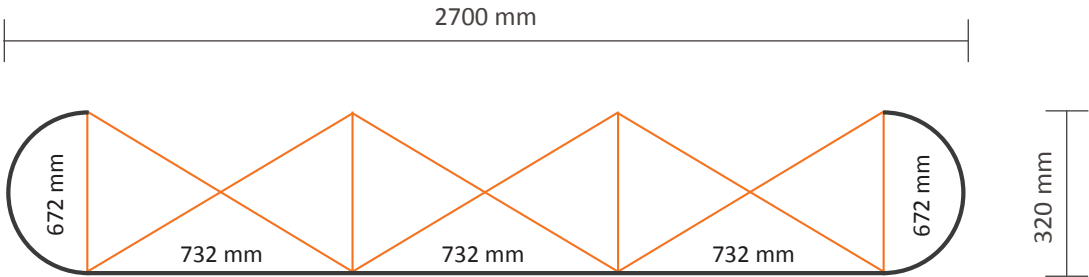

Pop-Up Magnetic 5x3 Curved (PUM53C)

Graphical specifications

Number of prints: 7
Actual size of print: 672 * 2236mm (W/H)
Actual total size: 4704 * 2236mm (W/H)

Pop-Up Magnetic 2x3 Straight (PUM23S)

Graphical specifications

- Number of prints: 4
- Actual size of print:
 - *Front side, 2 panels: 732 * 2236mm (W/H)
 - *Left / right side, 2 panels: 672 * 2236mm (W/H)
- Actual total size: 2808 * 2236mm (W/H)

Pop-Up Magnetic 3x3 Straight (PUM33S)

Graphical specifications

Number of prints: 5
 Actual size of print:
 *Front side, 3 panels: 732 * 2236mm (W/H)
 *Left / right side, 2 panels: 672 * 2236mm (W/H)
 Actual total size: 3540 * 2236mm (W/H)

Pop-Up Magnetic 4x3 Straight (PUM43S)

Graphical specifications

Number of prints: 6
 Actual size of print:
 *Front side, 4 panels: 732 * 2236mm (W/H)
 *Left / right side, 2 panels: 672 * 2236mm (W/H)
 Actual total size: 4272 * 2236mm (W/H)

Pop-Up Magnetic 5x3 Straight (PUM53S)