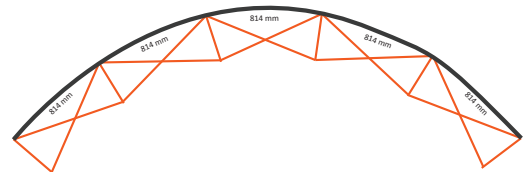

5x3 Curved (PUM53CE)

Number of extra prints: 5
Actual size of print: 814 * 2236mm (W/H)
Total (actual) extra size: 4070 * 2236mm (W/H)