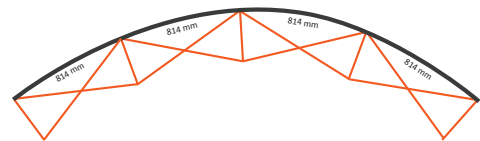

4x3 Curved (PUM43CE)

Number of extra prints: 4
Actual size of print: 814 * 2236mm (W/H)
Total (actual) extra size: 3256 * 2236mm (W/H)