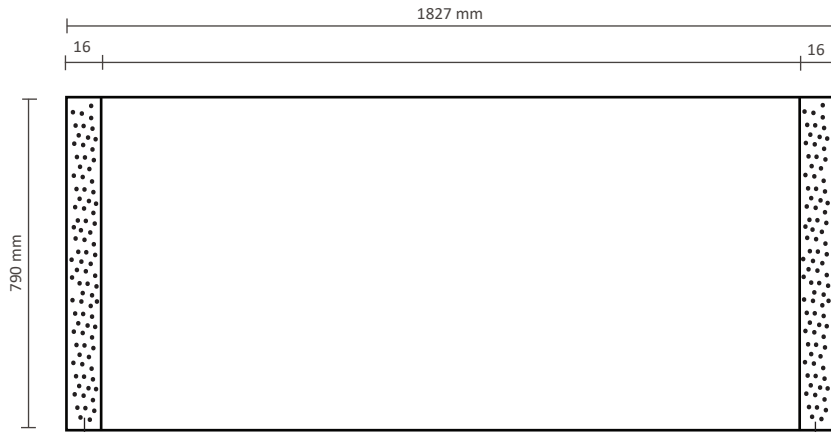

Hard Case

Graphical specifications

1,6 cm Velcro loop on **back side**

1,6 cm Velcro hook on **front side**