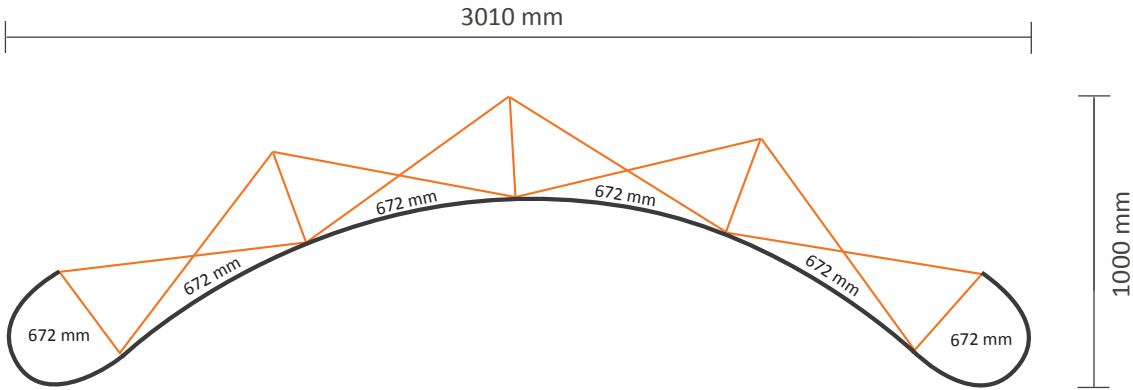

Pop-Up Magnetic 4x3 Curved (PUM43C)

Graphical specifications