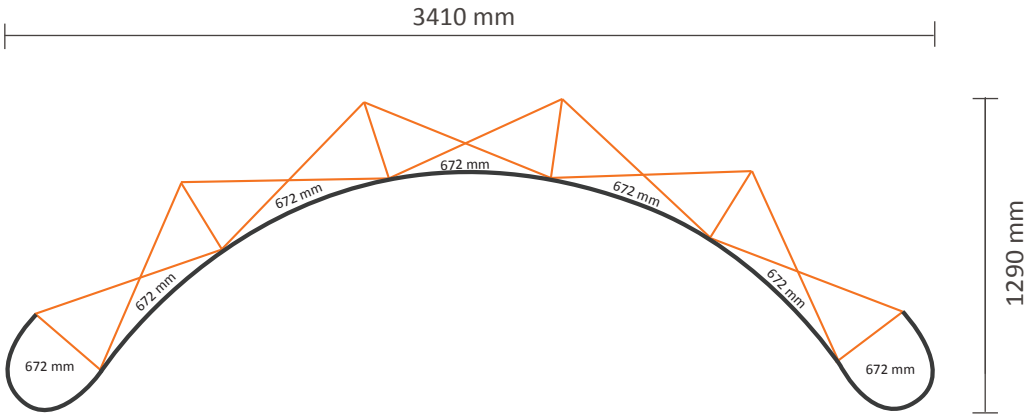

Number of prints: 5
Actual size of print: 672 * 2236mm (W/H)
Actual total size: 3360 * 2236mm (W/H)

Pop-Up Magnetic 4x3 Curved (PUM43C)

Graphical specifications

Number of prints: 6
Actual size of print: 672 * 2236mm (W/H)
Actual total size: 4032 * 2236mm (W/H)

Pop-Up Magnetic 5x3 Curved (PUM53C)

Graphical specifications

Number of prints: 7
Actual size of print: 672 * 2236mm (W/H)
Actual total size: 4704 * 2236mm (W/H)

Pop-Up Magnetic 2x3 Straight (PUM23S)

Graphical specifications

- Number of prints: 4
- Actual size of print:
 - *Front side, 2 panels: 732 * 2236mm (W/H)
 - *Left / right side, 2 panels: 672 * 2236mm (W/H)
- Actual total size: 2808 * 2236mm (W/H)

Pop-Up Magnetic 3x3 Straight (PUM33S)

Graphical specifications

Number of prints: 6
 Actual size of print:
 *Front side, 4 panels: 732 * 2236mm (W/H)
 *Left / right side, 2 panels: 672 * 2236mm (W/H)
 Actual total size: 4272 * 2236mm (W/H)

Pop-Up Magnetic 5x3 Straight (PUM53S)